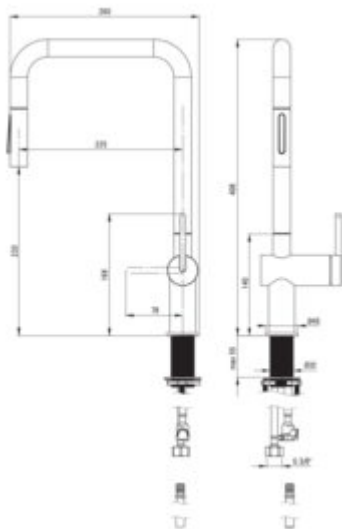

MOMI Kitchen tap

Product code: BKM_073N

EAN: 5907650863861

Color: chrome

Warranty [years]: 7

Mixer

Finish	chrome
Material	steel 304
Mixer type	single-handle, mixer
Installation method	standing
Flow class [l/min]	Z - 4-9 l/min
Acoustic group [dB]	I (x ≤ 20)

Mixer cartridge

Ceramic cartridge size	35 mm
------------------------	-------

Spout

Spout type	pull-out, swivel
Material	steel 304

Aerator

Aerator type	honeycomb
--------------	-----------

Connecting hose

Length [mm]	600
Installation thread	3/8"
Connection thread	M8

Hand shower

Number of functions	2
---------------------	---

Features:

- Deante Design Studio Collection
- Only the best materials, the quality of which has been confirmed by laboratory tests
- The mixer is equipped with a stream aerator
- Z flow class (4-9 l/min) allowing for water consumption reduction
- 45 cm connection hoses included
- The mounting sleeve facilitates the installation of the mixer
- The mixer is equipped with non-return valves so that the mixed water does not flow back in
- The mixer with functional pull-out spout
- 2-function spout
- Cleaning agent for fixtures in all colors available