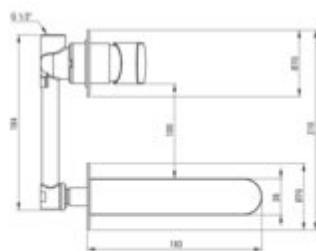

ALPINIA

Washbasin tap, concealed

Product code: BGA_N55L

EAN: 5907650845706

Color: nero

Warranty [years]: 7

Mixer

Finish	nero
Material	brass
Mixer type	single-handle, mixer
Installation method	concealed
Total mixer height [mm]	188
Flow class [l/min]	Z - 4-9 l/min
Acoustic group [dB]	II (20 < x <= 30)

Mixer cartridge

Ceramic cartridge size	35 mm
------------------------	-------

Spout

Spout type	still
Mixer spout range [mm]	153
Material	brass

Aerator

Aerator type	honeycomb
Aerator size	M24

Features:

- Light and subtle design
- The mixer body is made of the highest quality brass
- Z flow class (4-9 l/min) allowing for water consumption reduction
- Flush-mounted installation ensures the aesthetics of the bathroom
- The mixer is equipped with a stream aerator
- Only the best materials, the quality of which has been confirmed by laboratory tests
- The faucet includes a concealed element
- Cleaning agent for fixtures in all colors available