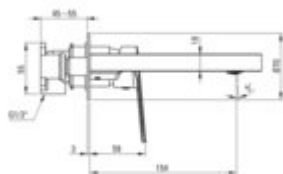

ALPINIA

Washbasin tap, concealed

Product code: BGA_N55L

EAN: 5907650845706

Color: nero

Warranty [years]: 7

Mixer

Finish	nero
Material	brass
Mixer type	single-handle, mixer
Installation method	concealed
Total mixer height [mm]	188
Flow class [l/min]	Z - 4-9 l/min
Acoustic group [dB]	II (20 < x <= 30)

Mixer cartridge

Ceramic cartridge size	35 mm
------------------------	-------

Spout

Spout type	still
Mixer spout range [mm]	153
Material	brass

Aerator

Aerator type	honeycomb
Aerator size	M24

Features:

- Light and subtle design
- The mixer body is made of the highest quality brass
- Z flow class (4-9 l/min) allowing for water consumption reduction
- Flush-mounted installation ensures the aesthetics of the bathroom
- The mixer is equipped with a stream aerator
- Only the best materials, the quality of which has been confirmed by laboratory tests
- The faucet includes a concealed element
- Cleaning agent for fixtures in all colors available