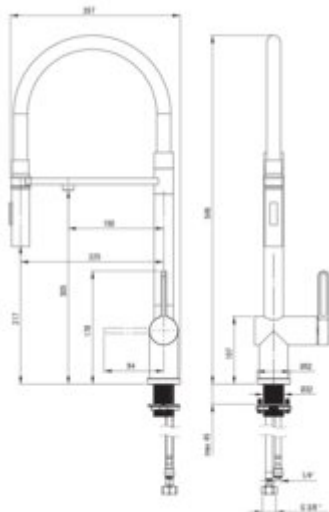

### Mixer

Finish	chrome
Material	steel 304
Mixer type	single-handle, mixer, for the water filter connection
Installation method	standing
Flow class [l/min]	Z - 4-9 l/min
Acoustic group [dB]	I (x <= 20)

### Mixer cartridge

Ceramic cartridge size	35 mm
------------------------	-------

### Connecting hose

Length [mm]	600
Installation thread	3/8"
Connection thread	M10