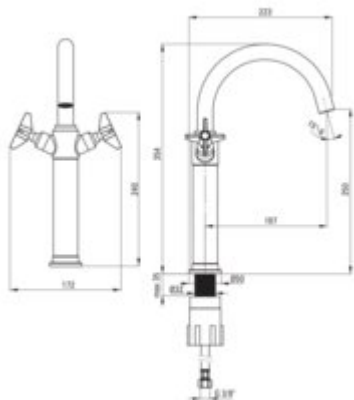

## Washbasin tap, tall

Product code: BQT\_N25D

EAN: 5908212075999

Color: nero

Warranty [years]: 7

### Mixer cartridge

Ceramic cartridge size	1/2"
------------------------	------

### Spout

Spout type	swivel
Mixer spout range [mm]	187
Material	stainless steel

### Connecting hose

Length [mm]	450
Installation thread	3/8"
Connection thread	M10