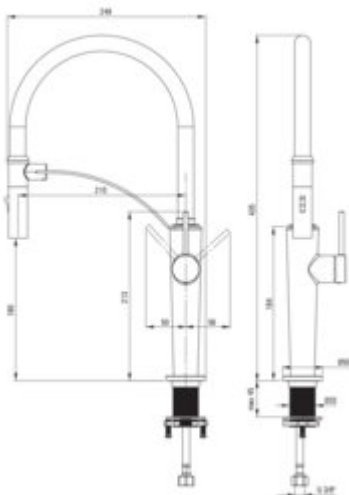

## Mixer

Finish	chrome
Material	steel 304
Mixer type	single-handle, mixer
Installation method	standing
Flow class [l/min]	Z - 4-9 l/min
Acoustic group [dB]	I (x ≤ 20)

## Mixer cartridge

Ceramic cartridge size	25 mm
------------------------	-------

## Spout

Spout type	elastic
Material	silicone

## Connecting hose

Length [mm]	600
Installation thread	3/8"
Connection thread	M10