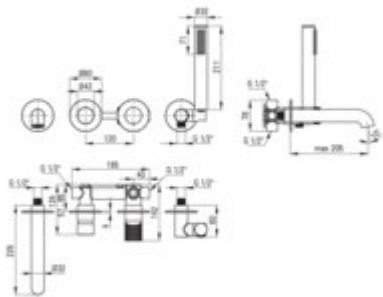

## Bath mixer, 4-hole

**Product code:** BHS\_R18P  
**EAN:** 5907650886815  
**Color:** brushed gold  
**Warranty [years]:** 7

### Mixer

|                         |                      |
|-------------------------|----------------------|
| Finish                  | brushed gold         |
| Material                | brass                |
| Mixer type              | single-handle, mixer |
| Installation method     | concealed            |
| Total mixer height [mm] | 226                  |
| Flow class [l/min]      | A <= 15 (9.1 - 15)   |
| Acoustic group [dB]     | I (x <= 20)          |

### Mixer cartridge

|                        |       |
|------------------------|-------|
| Ceramic cartridge size | 35 mm |
|------------------------|-------|