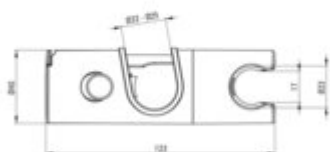

### Hand shower bracket, for the sliding bar

**Product code:** ANM\_021U

**EAN:** 5908212082188

**Color:** chrome

**Warranty [years]:** 2

Finish	chrome
Surface type	shine
Material	ABS
Height [mm]	48
Width [mm]	123
Depth [mm]	40