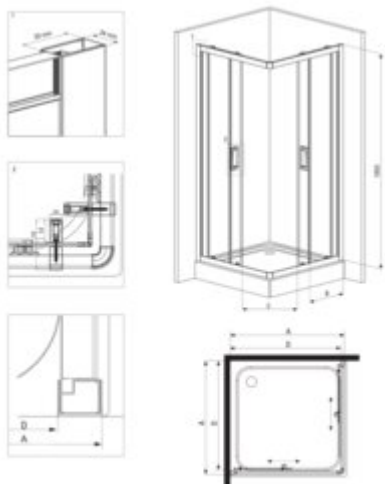

## Shower cabin, square

**Product code:** KYC\_041K

**EAN:** 5908212008713

**Color:** chrome

**Warranty [years]:** 5

Model	Size	A [mm]	B [mm]	C [mm]	D [mm]	E [mm]
KYC 90K	900x900	190	190	330	340	710
KYC 89K	895x895	185	185	320	440	800

Finish	chrome
Shape	square
Width [mm]	900
Length [mm]	900
Height [mm]	1850
Glass finish	transparent
Glass thickness [mm]	5
Side dimension [mm]	895
Adjustment range from [mm]	-10
Masking of assembly elements	yes
Profiles levelling the curvature of the walls	yes
Silent closing	yes
Installation without shower tray possible	yes
Detachable lower rollers	yes

### Features:

- Only the best materials, the quality of which has been confirmed by laboratory tests
- Safe and durable tempered glass
- Bottom rollers allow for the door detachment and easier product care
- Covering of assembly elements
- Possibility to install the cabin without a shower tray, directly on the tiles
- Dedicated cleaning agent, safe for cleaned surfaces
- Profiles leveling the curvature of the walls
- Resistance to impacts, chemicals and stains in accordance with PN-EN 14428+A1:2008 norm, c
- Enclosure sold without the tray