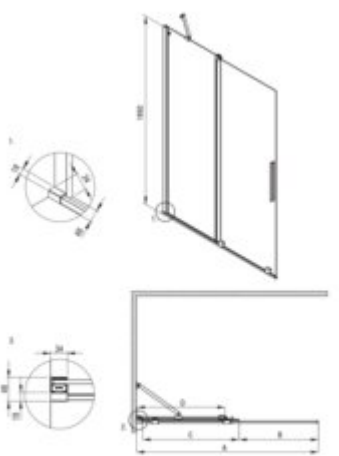

## Shower wall, walk-in

**Product code:** KTJ\_C38R

**EAN:** 5907650899006

**Color:** brushed bronze

**Warranty [years]:** 5

Model	Size	A (mm)	B (mm)	C (mm)	D (mm)
KTJ_K38R	800x1950	780-800	310	420	370
KTJ_K38R	900x1950	880-900	360	470	420
KTJ_K38R	1000x1950	980-1000	410	520	470
KTJ_K38R	1200x1950	1180-1200	510	620	570
KTJ_K38R	1400x1950	1380-1400	610	720	670

Finish	brushed bronze
Width [mm]	800
Height [mm]	1950
Glass finish	transparent
Glass thickness [mm]	6
Active cover	yes
Side dimension [mm]	800
Railings	short to perpendicular wall/long to parallel wall
Reversible doors	yes
Installation without shower tray possible	yes
Possibility to install a railing to a perpendicular wall	yes

### Features:

- Safe and durable tempered glass
- Hydrophobic Active-Cover coating that makes it easier for water to run off the glass
- Dedicated to Active Cover surfaces
- The railings give the structure rigidity
- Only the best materials, the quality of which has been confirmed by laboratory tests
- Free combination of elements
- Can be combined with a second sliding wall and the Prizma walk-in shower wall
- Possibility to install the cabin without a shower tray, directly on the tiles
- Reversible door that allows the cabin to be mounted on the right or left side
- Resistance to impacts, chemicals and stains in accordance with PN-EN 14428+A1:2008 norm, c
- Possibility of mounting the cabin directly on tiles or on Correo granite (KQR) and Kerria Plus acrylic (KTS) shower trays
- The set includes two rails - short and long