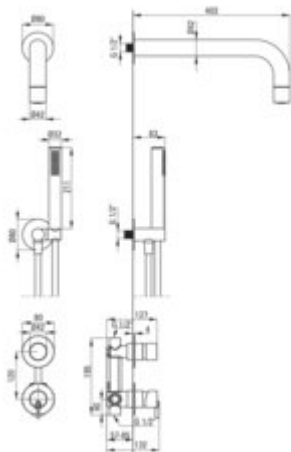

SILIA

Concealed shower set, with a fixed shower head

 deante

Product code: NQS_F9XK

EAN: 5907650819165

Color: brushed steel

Warranty [years]: 7

Mixer

Mixer type	single-handle, mixer
Installation method	concealed
Flow class [l/min]	S - 15.1-19.8 l/min
Acoustic group [dB]	I (x <= 20)

Spout

Spout type	still
Range of shower/ bath spout [mm]	382

Shower overhead

Shape	round
Material	brass
thickness	42
Diameter [mm]	42
Anti-calc	yes
Number of functions	1
Stream type	rain

Hand shower

Number of functions	1
Anti-calc	yes
Stream type	rain
Additional features	cool-out

Hose

Length [mm]	1500
Braid material	PVC
Anti-twist	1

Angled hose connector

Finish	steel
Connection type	for the hose with hand shower holder
Shape	round
Material	brass
Connection thread	yes
Concealed mounting	yes