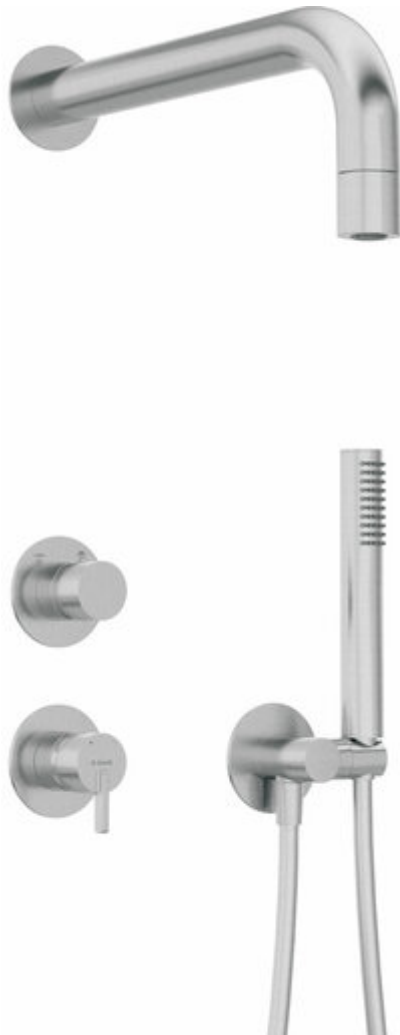

SILIA

Concealed shower set, with a fixed shower head

 deante

Product code: NQS_F9XK

EAN: 5907650819165

Color: brushed steel

Warranty [years]: 7

Mixer

Mixer type	single-handle, mixer
Installation method	concealed
Flow class [l/min]	S - 15.1-19.8 l/min
Acoustic group [dB]	I (x <= 20)

Spout

Spout type	still
Range of shower/ bath spout [mm]	382

Shower overhead

Shape	round
Material	brass
thickness	42
Diameter [mm]	42
Anti-calc	yes
Number of functions	1
Stream type	rain

Hand shower

Number of functions	1
Anti-calc	yes
Stream type	rain
Additional features	cool-out

Hose

Length [mm]	1500
Braid material	PVC
Anti-twist	1

Angled hose connector

Finish	steel
Connection type	for the hose with hand shower holder
Shape	round
Material	brass
Connection thread	yes
Concealed mounting	yes