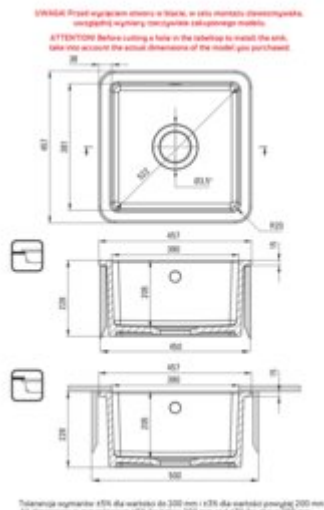

## Ceramic sink, 1-bowl

Product code: ZCU\_610B

EAN: 5907650882992

Color: white

Warranty [years]: 2

Finish	white
Surface type	shine
Material	ceramic
Installation method	inset, undermount
Number of bowls	1
Minimum cabinet width [mm]	450
Length [mm]	457
Width [mm]	457
Height [mm]	228
Bowl depth [mm]	205
Cut-out Length [mm]	437
Cut-out Width [mm]	437
Cut-out Length [mm]	380
Cut-out Width [mm]	380
Reversible	yes
Equipped with accessories	yes
Overflow spot	in a bowl
Drain diameter	3.5"