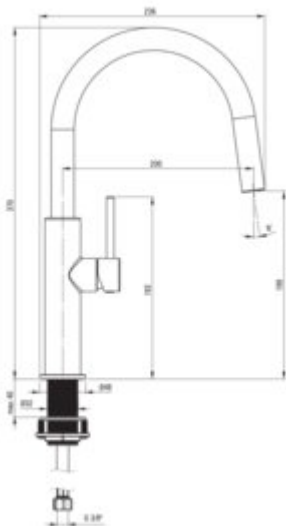

### Mixer

Finish	chrome
Material	steel 304
Mixer type	single-handle, mixer
Installation method	standing
Total mixer height [mm]	370
Flow class [l/min]	Z - 4-9 l/min
Acoustic group [dB]	II (20 < x <= 30)

### Mixer cartridge

Ceramic cartridge size	25 mm
------------------------	-------

### Spout

Spout type	swivel
Mixer spout range [mm]	200
Material	steel 304

### Connecting hose

Length [mm]	600
Installation thread	3/8"
Connection thread	M10