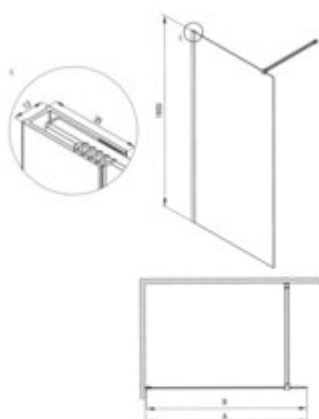

PRIZMA Shower wall, walk-in

Product code: KTJ_A30P

EAN: 5907650881698

Color: bianco

Warranty [years]: 5

Model	Type	A (mm)	B (mm)
KTJ_A30P	100x1950	1000	1950
KTJ_A30P	980x1950	980	1950
KTJ_A30P	980x1950	980	1950
KTJ_A30P	1000x1950	1000	1950
KTJ_A30P	1100x1950	1100	1950
KTJ_A30P	1200x1950	1200	1950

Shower door

rails adjustable stiffening the cabin

Showe cabin

Width [mm] 1000

Height [mm] 1950

Glass finish transparent

Glass thickness [mm] 6

Active cover yes

Side dimension [mm] 980

Reversible doors yes

Installation without shower tray

possible

Features:

- Safe and durable tempered glass
- Possibility to install the cabin without a shower tray, directly on the tiles
- Hydrophobic Active-Cover coating that makes it easier for water to run off the glass
- Dedicated to Active Cover surfaces
- Only the best materials, the quality of which has been confirmed by laboratory tests
- Reversible door that allows the cabin to be mounted on the right or left side
- Resistance to impacts, chemicals and stains in accordance with PN-EN 14428+A1:2008 norm, c
- Can be combined with a second sliding wall and the Prizma walk-in shower wall
- Possibility of mounting the cabin directly on tiles or on Correo granite (KQR) and Kerria Plus acrylic (KTS) shower trays
- Free combination of elements
- Innovative and easy-to-maintain coating - bianco