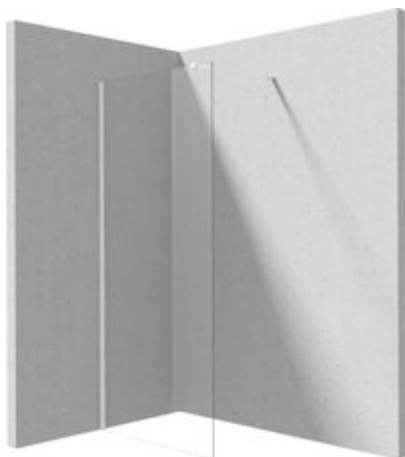

PRIZMA Shower wall, walk-in

Product code: KTJ_A30P

EAN: 5907650881698

Color: bianco

Warranty [years]: 5

Model	Type	A (mm)	B (mm)
KTJ_A30P	100x1950	1000	1950
KTJ_A30P	980x1950	980	1950
KTJ_A30P	980x1950	980	1950
KTJ_A30P	1000x1950	1000	1950
KTJ_A30P	1100x1950	1100	1950
KTJ_A30P	1200x1950	1200	1950

Shower door

rails adjustable stiffening the cabin

Showe cabin

Width [mm] 1000

Height [mm] 1950

Glass finish transparent

Glass thickness [mm] 6

Active cover yes

Side dimension [mm] 980

Reversible doors yes

Installation without shower tray

possible

Features:

- Safe and durable tempered glass
- Possibility to install the cabin without a shower tray, directly on the tiles
- Hydrophobic Active-Cover coating that makes it easier for water to run off the glass
- Dedicated to Active Cover surfaces
- Only the best materials, the quality of which has been confirmed by laboratory tests
- Reversible door that allows the cabin to be mounted on the right or left side
- Resistance to impacts, chemicals and stains in accordance with PN-EN 14428+A1:2008 norm, c
- Can be combined with a second sliding wall and the Prizma walk-in shower wall
- Possibility of mounting the cabin directly on tiles or on Correo granite (KQR) and Kerria Plus acrylic (KTS) shower trays
- Free combination of elements
- Innovative and easy-to-maintain coating - bianco