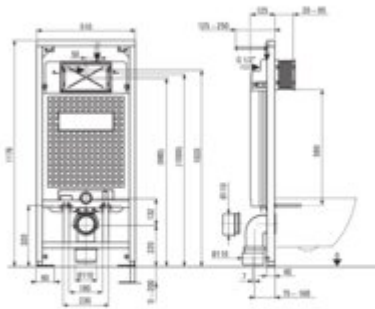

PEONIA

Toilet set, concealed

Product code: CDER6ZPW
EAN: 5907650866121
Color: white, brushed gold
Warranty [years]: 10

Concealed toilet frame

Frame height adjustment [mm]	200
Tank capacity [l]	9
Double flushing [l]	3/6
Designated for light casing	yes
Designated for installation in front of the load-bearing wall	yes
Connection valve G1/2"	yes
Silent flushing and filling	yes
Mounting bolts spacing 180 mm and 230 mm	yes

Toilet bowl

Finish	white
Type	wall-mounted
Rim type	rimless
Hidden mountings	yes

Toilet seat

Slow-close toilet seat	yes
Slim toilet seat	yes
Chrome hinges	no
Quick seat detachment	yes
Antibacterial	yes

Flush button

Finish	brushed gold
Surface type	brushed
Button type	duple

Features:

- Hard and durable ceramics does not lose its properties with long use
- Antibacterial coating, preventing the growth of microorganisms
- Rimless bowl for easy cleaning and hygiene
- Dual button, allowing adjustment of the amount of water used for flushing
- Innovative concealed frame
- Mounting system with hidden fixings
- Soft-closing toilet seat
- Cleaning agent for fixtures in all colors available