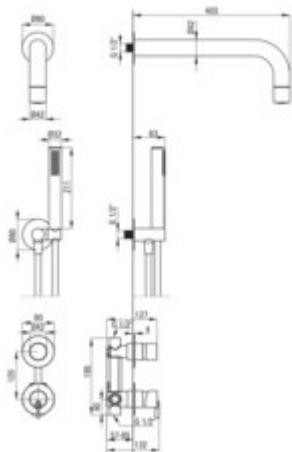

Concealed shower set, with a fixed shower head

Product code: NQS_N9XK

EAN: 5907650819141

Color: nero

Warranty [years]: 7

Mixer

Mixer type	single-handle, mixer
Installation method	concealed
Flow class [l/min]	S - 15.1-19.8 l/min
Acoustic group [dB]	I (x ≤ 20)

Spout

Spout type	still
Range of shower/ bath spout [mm]	382

Shower overhead

Shape	round
Material	brass
thickness	42
Diameter [mm]	42
Anti-calc	yes
Number of functions	1
Stream type	rain

Hand shower

Number of functions	1
Anti-calc	yes
Stream type	rain
Additional features	cool-out

Hose

Length [mm]	1500
Braid material	PVC
Anti-twist	1

Angled hose connector

Finish	nero
Connection type	for the hose with hand shower holder
Shape	round
Material	brass
Connection thread	yes
Concealed mounting	yes

Features:

- Deante Design Studio Collection
- Noble form and timeless simplicity
- Optimal cone-shaped water flow
- Flush-mounted installation ensures the aesthetics of the bathroom
- Innovative, durable and easy to clean Nero coating
- The mixer body is made of the highest quality brass
- Only the best materials, the quality of which has been confirmed by laboratory tests
- Adjustable shower hand angle
- Anti-calc system facilitating the removal of limescale deposits
- Anti-calc hand shower
- Anti-twist system, preventing the hose from twisting
- Cool-out hand shower
- Durable hose ends made of brass
- The set includes an orifice reducing the flow of water
- Dedicated cleaning agent, safe for cleaned surfaces