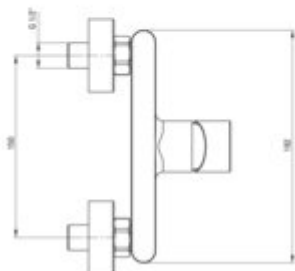

ALPINIA

Shower mixer, wall-mounted

Product code: BGA_040M

EAN: 5908212053508

Color: chrome

Warranty [years]: 7

Mixer

Finish	chrome
Material	brass
Mixer type	single-handle, mixer
Installation method	wall-mounted
Total mixer height [mm]	117
Flow class [l/min]	B <= 25.2 (19.9 - 25.2)
Acoustic group [dB]	I (x <= 20)
Check valves	yes

Mixer cartridge

Ceramic cartridge size	35 mm
------------------------	-------

Features:

- Light and subtle design
- The mixer body is made of the highest quality brass
- Only the best materials, the quality of which has been confirmed by laboratory tests
- Cleaning agent for fixtures in all colors available
- The mixer is equipped with non-return valves so that the mixed water does not flow back in