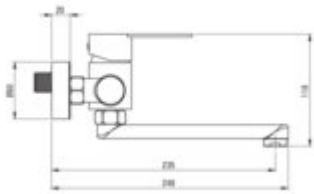

LUP0

Washbasin tap, wall-mounted

Product code: BLU_F50M

EAN: 5907650816621

Color: brushed steel

Warranty [years]: 5

Mixer

Finish	steel
Material	steel 304
Mixer type	single-handle, mixer
Installation method	wall-mounted
Flow class [l/min]	S - 15.1-19.8 l/min
Acoustic group [dB]	II (20 < x <= 30)

Mixer cartridge

Ceramic cartridge size	35 mm
------------------------	-------

Spout

Spout type	swivel
Material	steel 304

Aerator

Aerator type	honeycomb
Aerator size	M24

Features:

- The mixer is equipped with a stream aerator
- Only the best materials, the quality of which has been confirmed by laboratory tests
- Cleaning agent for fixtures in all colors available