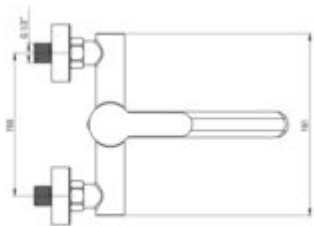

LUP0

Washbasin tap, wall-mounted

Product code: BLU_F50M

EAN: 5907650816621

Color: brushed steel

Warranty [years]: 5

Mixer

Finish	steel
Material	steel 304
Mixer type	single-handle, mixer
Installation method	wall-mounted
Flow class [l/min]	S - 15.1-19.8 l/min
Acoustic group [dB]	II (20 < x <= 30)

Mixer cartridge

Ceramic cartridge size	35 mm
------------------------	-------

Spout

Spout type	swivel
Material	steel 304

Aerator

Aerator type	honeycomb
Aerator size	M24

Features:

- The mixer is equipped with a stream aerator
- Only the best materials, the quality of which has been confirmed by laboratory tests
- Cleaning agent for fixtures in all colors available