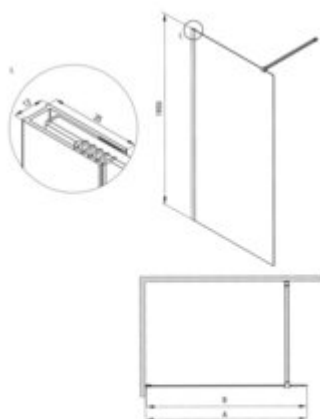

## Shower wall, walk-in

**Product code:** KTJ\_D38P

**EAN:** 5907650839439

**Color:** titanium

**Warranty [years]:** 5

Model	Size	A (mm)	B (mm)
KTJ_A320P	700x1950	800	800
KTJ_A320P	800x1950	900	780
KTJ_A320P	900x1950	1000	800
KTJ_A320P	1000x1950	1100	820
KTJ_A320P	1100x1950	1200	840
KTJ_A320P	1200x1950	1300	860

### Shower door

rails adjustable stiffening the cabin

### Showe cabin

Width [mm]	800
Height [mm]	1950
Glass finish	transparent
Glass thickness [mm]	6
Active cover	yes
Side dimension [mm]	780
Tempered glass TOTAL WHITE	no
Reversible doors	yes
Installation without shower tray	yes possible