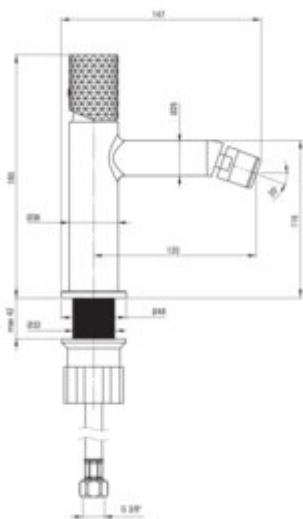

SILIA HEXA

Bidet tap

Product code: BHS_R30M

EAN: 5907650886938

Color: brushed gold

Warranty [years]: 7

Mixer

Finish	gold
Material	brass
Mixer type	single-handle, mixer
Installation method	standing
Total mixer height [mm]	164
Flow class [l/min]	Z - 4-9 l/min
Acoustic group [dB]	I (x <= 20)

Mixer cartridge

Ceramic cartridge size	25 mm
------------------------	-------

Spout

Mixer spout range [mm]	120
Material	brass

Aerator

Aerator type	honeycomb
Aerator size	M16

Connecting hose

Length [mm]	450
Installation thread	3/8"
Connection thread	M10

Features:

- Deante Design Studio Collection
- Decorative lever - jewelry for your bathroom
- Noble form and timeless simplicity
- Coating applied using the PVD method
- Innovative and easy to maintain brushed gold coating
- The mixer body is made of the highest quality brass
- The mounting sleeve facilitates the installation of the mixer
- Only the best materials, the quality of which has been confirmed by laboratory tests
- The mixer is equipped with a stream aerator
- Z flow class (4-9 l/min) allowing for water consumption reduction
- 45 cm connection hoses included
- Cleaning agent for fixtures in all colors available