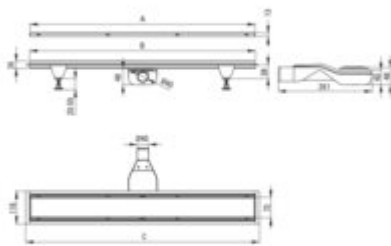

Linear drain, floor

Product code: KOS_R06D

EAN: 5907650868446

Color: brushed gold

Warranty [years]: 10

Model	A [mm]	B [mm]	C [mm]
KOS-R06D	600	600	600
KOS-R07D	600	700	700
KOS-R08D	700	800	800
KOS-R09D	800	900	900
KOS-R10D	900	1000	1000

Length [mm]	600
Material	stainless steel
Siphon flow [L/min]	36
Siphon 360 degrees	yes
Siphon included	yes
Siphon cleaned from the top	yes
Connection diameter [mm]	50
adjustable feet included	yes
Reversible drain	yes
Waterproofing mat	yes

Features:

- The drain is made of high quality stainless steel
- The set includes feet for easy leveling and a hook for removing the grate
- Easy to clean siphon
- Only the best materials, the quality of which has been confirmed by laboratory tests
- Hygienic certificate of the National Institute of Hygiene confirming the product's compliance
- Possibility to choose installation method
- Dedicated cleaning agent, safe for cleaned surfaces
- Insert wet/dry - effective barrier against sewage odors