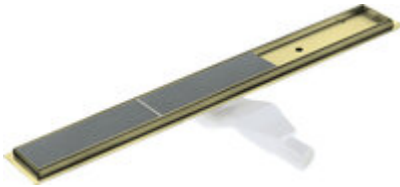

Linear drain, floor

Product code: KOS_R06D

EAN: 5907650868446

Color: brushed gold

Warranty [years]: 10

Model	A [mm]	B [mm]	C [mm]
KOS-R06D	600	600	600
KOS-R07D	600	700	700
KOS-R08D	700	800	800
KOS-R09D	800	900	900
KOS-R10D	900	1000	1000

Length [mm]	600
Material	stainless steel
Siphon flow [L/min]	36
Siphon 360 degrees	yes
Siphon included	yes
Siphon cleaned from the top	yes
Connection diameter [mm]	50
adjustable feet included	yes
Reversible drain	yes
Waterproofing mat	yes

Features:

- The drain is made of high quality stainless steel
- The set includes feet for easy leveling and a hook for removing the grate
- Easy to clean siphon
- Only the best materials, the quality of which has been confirmed by laboratory tests
- Hygienic certificate of the National Institute of Hygiene confirming the product's compliance
- Possibility to choose installation method
- Dedicated cleaning agent, safe for cleaned surfaces
- Insert wet/dry - effective barrier against sewage odors