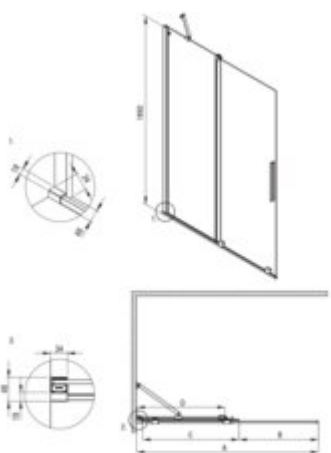

PRIZMA

Shower wall, walk-in

Product code: KTJ_A32R

EAN: 5907650849339

Color: bianco

Warranty [years]: 5

Model	Size	A (mm)	B (mm)	C (mm)	D (mm)
KTJ K38R	800x1950	780-800	310	420	370
KTJ K39R	900x1950	880-900	360	470	420
KTJ K30R	1000x1950	980-1000	410	520	470
KTJ K32R	1200x1950	1180-1200	510	620	570
KTJ K34R	1400x1950	1380-1400	610	720	670

Width [mm]	1200
Height [mm]	1950
Glass finish	transparent
Glass thickness [mm]	6
Active cover	yes
Side dimension [mm]	1200
Railings	short to perpendicular wall/long to parallel wall
Tempered glass TOTAL WHITE	no
Reversible doors	yes
Installation without shower tray	yes possible
Possibility to install a railing to a perpendicular wall	yes

Features:

- Can be combined with a second sliding wall and the Prizma walk-in shower wall
- Safe and durable tempered glass
- Possibility to install the cabin without a shower tray, directly on the tiles
- Hydrophobic Active-Cover coating that makes it easier for water to run off the glass
- Dedicated to Active Cover surfaces
- Only the best materials, the quality of which has been confirmed by laboratory tests
- Reversible door that allows the cabin to be mounted on the right or left side
- The railings give the structure rigidity
- Resistance to impacts, chemicals and stains in accordance with PN-EN 14428+A1:2008 norm, c
- Dedicated cleaning agent, safe for cleaned surfaces
- Possibility of mounting the cabin directly on tiles or on Correo granite (KQR) and Kerria Plus acrylic (KTS) shower trays
- The set includes two rails - short and long
- Free combination of elements