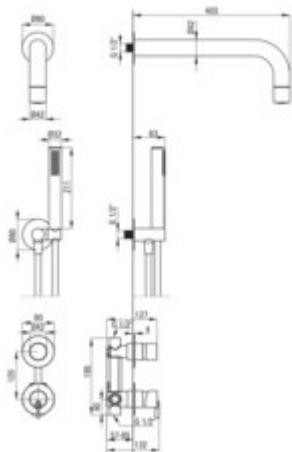

SILIA

Concealed shower set, with a fixed shower head

 deante

Product code: NQS_R9XK

EAN: 5907650827795

Color: brushed gold

Warranty [years]: 7

Mixer

Mixer type	single-handle, mixer
Installation method	concealed
Flow class [l/min]	S - 15.1-19.8 l/min
Acoustic group [dB]	I (x <= 20)

Spout

Spout type	still
Range of shower/ bath spout [mm]	382

Shower overhead

Shape	round
Material	brass
thickness	42
Diameter [mm]	42
Anti-calc	yes
Number of functions	1
Stream type	rain

Hand shower

Number of functions	1
Anti-calc	yes
Stream type	rain
Additional features	cool-out

Hose

Length [mm]	1500
Braid material	PVC
Anti-twist	1

Angled hose connector

Finish	brushed gold
Connection type	for the hose with hand shower holder
Shape	round
Material	brass
Connection thread	yes
Concealed mounting	yes