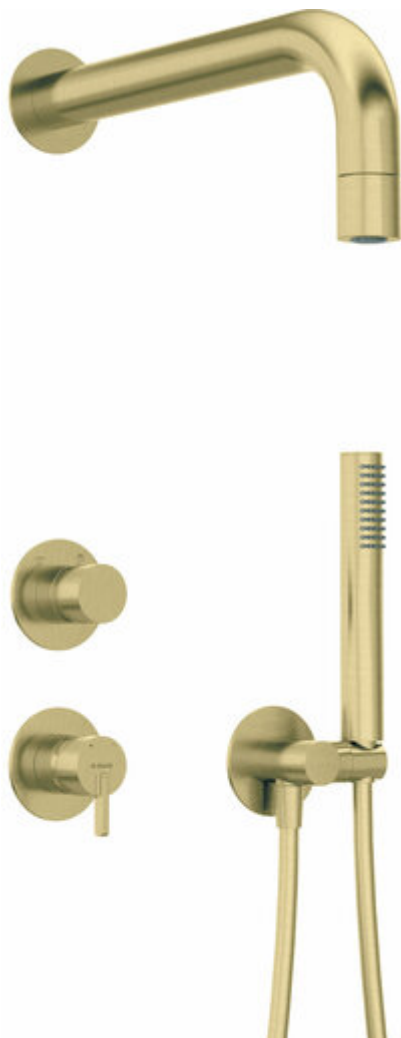

SILIA

Concealed shower set, with a fixed shower head

 deante

Product code: NQS_R9XK

EAN: 5907650827795

Color: brushed gold

Warranty [years]: 7

Mixer

Mixer type	single-handle, mixer
Installation method	concealed
Flow class [l/min]	S - 15.1-19.8 l/min
Acoustic group [dB]	I (x <= 20)

Spout

Spout type	still
Range of shower/ bath spout [mm]	382

Shower overhead

Shape	round
Material	brass
thickness	42
Diameter [mm]	42
Anti-calc	yes
Number of functions	1
Stream type	rain

Hand shower

Number of functions	1
Anti-calc	yes
Stream type	rain
Additional features	cool-out

Hose

Length [mm]	1500
Braid material	PVC
Anti-twist	1

Angled hose connector

Finish	brushed gold
Connection type	for the hose with hand shower holder
Shape	round
Material	brass
Connection thread	yes
Concealed mounting	yes