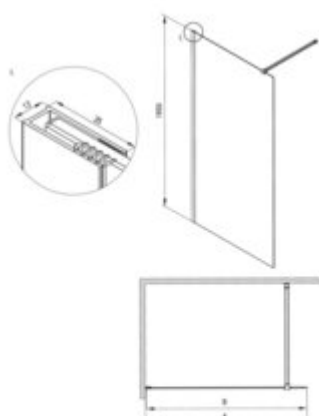

PRIZMA

Shower wall, walk-in

Product code: KTJ_032P

EAN: 5907650881520

Color: chrome

Warranty [years]: 5

Shower door

rails adjustable stiffening the cabin

Showe cabin

Finish	chrome
Width [mm]	1200
Height [mm]	1950
Glass finish	transparent
Glass thickness [mm]	6
Active cover	yes
Side dimension [mm]	1180
Reversible doors	yes
Installation without shower tray	yes possible

Features:

- Safe and durable tempered glass
- Possibility to install the cabin without a shower tray, directly on the tiles
- Hydrophobic Active-Cover coating that makes it easier for water to run off the glass
- Dedicated to Active Cover surfaces
- Only the best materials, the quality of which has been confirmed by laboratory tests
- Reversible door that allows the cabin to be mounted on the right or left side
- Resistance to impacts, chemicals and stains in accordance with PN-EN 14428+A1:2008 norm, c
- Can be combined with a second sliding wall and the Prizma walk-in shower wall
- Possibility of mounting the cabin directly on tiles or on Correo granite (KQR) and Kerria Plus acrylic (KTS) shower trays
- Free combination of elements