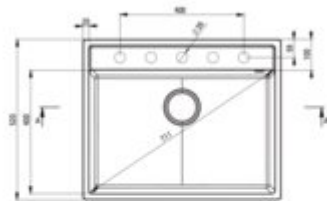

ADEL
Granite sink, 1-bowl

Product code: ZLM_S103

EAN: 5907650833604

Color: metallic grey

Warranty [years]: 18

Sink

Finish	metallic grey
Surface type	matte
Material	granite
Installation method	inset
Number of bowls	1
Minimum cabinet width [mm]	700
Width [mm]	520
Length [mm]	640
Height [mm]	204
Bowl depth [mm]	190
Cut-out Length [mm]	620
Cut-out Width [mm]	500
Equipped with accessories	yes
Drain diameter	3.5"
Number of pre-drilled holes	5