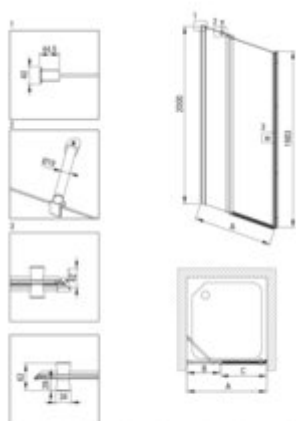

KERRIA PLUS

Shower doors

Product code: KTSUN41P

EAN: 5907650819967

Color: nero

Warranty [years]: 5

Shower door

Finish	nero
Width [mm]	900
Height [mm]	2000
Glass finish	transparent
Glass thickness [mm]	6
Active cover	yes
installation	to be completed with KTS doors , to be completed with KTS walk-in
Railing length [mm]	360
Masking of assembly elements	yes
Profiles levelling the curvature of the walls	yes
rails	adjustable stiffening the cabin
Holders	with safety
Tempered glass TOTAL WHITE	yes
Reversible doors	yes
Silent closing	yes
Installation without shower tray	yes possible
Lifting hinges	yes

Showe cabin

Side dimension [mm]	900

Features:

- Important! For recessed installation, be sure to buy the appropriate KTS_NOOX or KTS_000X
- Active Cover coating
- TOTALWHITE transparent glass
- Profiles leveling the curvature of the walls
- Covering of assembly elements
- Dedicated cleaning agent, safe for cleaned surfaces
- Possibility to install the cabin without a shower tray, directly on the tiles
- Dedicated to Active Cover surfaces
- Reversible door that allows the cabin to be mounted on the right or left side
- The profile system makes it possible to reduce the curvature of the walls
- Hydrophobic Active-Cover coating that makes it easier for water to run off the glass
- Safe and durable tempered glass
- Only the best materials, the quality of which has been confirmed by laboratory tests
- Resistance to impacts, chemicals and stains in accordance with PN-EN 14428+A1:2008 norm, c
- The railings give the structure rigidity