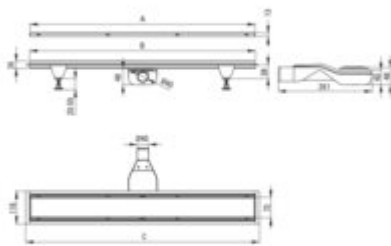

Linear drain, floor

Product code: KOS_R10D

EAN: 5907650868484

Color: brushed gold

Warranty [years]: 10

Model	A [mm]	B [mm]	C [mm]
KOS-0860	800	600	600
KOS-0970	900	700	700
KOS-0990	990	690	690
KOS-1000	1000	690	690
KOS-1000	1000	1000	1000

Length [mm]	1000
Material	stainless steel
Siphon flow [L/min]	36
Siphon 360 degrees	yes
Siphon included	yes
Siphon cleaned from the top	yes
Connection diameter [mm]	50
adjustable feet included	yes
Reversible drain	yes
Waterproofing mat	yes

Features:

- The drain is made of high quality stainless steel
- The set includes feet for easy leveling and a hook for removing the grate
- Easy to clean siphon
- Only the best materials, the quality of which has been confirmed by laboratory tests
- Hygienic certificate of the National Institute of Hygiene confirming the product's compliance
- Possibility to choose installation method
- Dedicated cleaning agent, safe for cleaned surfaces
- Insert wet/dry - effective barrier against sewage odors