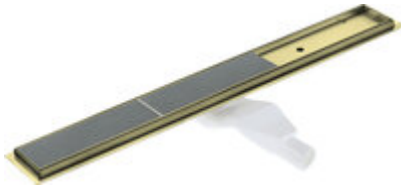

Linear drain, floor

Product code: KOS_R10D

EAN: 5907650868484

Color: brushed gold

Warranty [years]: 10

Model	A [mm]	B [mm]	C [mm]
KOS-0860	800	600	600
KOS-0970	900	700	700
KOS-0990	990	690	690
KOS-1000	1000	690	690
KOS-1000	1000	1000	1000

Length [mm]	1000
Material	stainless steel
Siphon flow [L/min]	36
Siphon 360 degrees	yes
Siphon included	yes
Siphon cleaned from the top	yes
Connection diameter [mm]	50
adjustable feet included	yes
Reversible drain	yes
Waterproofing mat	yes

Features:

- The drain is made of high quality stainless steel
- The set includes feet for easy leveling and a hook for removing the grate
- Easy to clean siphon
- Only the best materials, the quality of which has been confirmed by laboratory tests
- Hygienic certificate of the National Institute of Hygiene confirming the product's compliance
- Possibility to choose installation method
- Dedicated cleaning agent, safe for cleaned surfaces
- Insert wet/dry - effective barrier against sewage odors