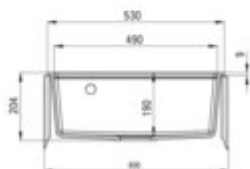

ADEL Granite sink, 1-bowl

Product code: ZLM_T10A

EAN: 5907650837671

Color: anthracite metallic

Warranty [years]: 18

Sink

Finish	anthracite metallic
Surface type	matte
Material	granite
Installation method	inset
Number of bowls	1
Minimum cabinet width [mm]	600
Width [mm]	500
Length [mm]	530
Height [mm]	204
Bowl depth [mm]	190
Cut-out Length [mm]	510
Cut-out Width [mm]	480
Reversible	yes
Equipped with accessories	yes
Drain diameter	3.5"
Number of pre-drilled holes	5