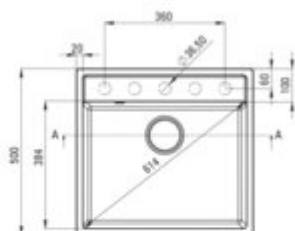

ADEL Granite sink, 1-bowl

Product code: ZLM_T10A

EAN: 5907650837671

Color: anthracite metallic

Warranty [years]: 18

Sink

Finish	anthracite metallic
Surface type	matte
Material	granite
Installation method	inset
Number of bowls	1
Minimum cabinet width [mm]	600
Width [mm]	500
Length [mm]	530
Height [mm]	204
Bowl depth [mm]	190
Cut-out Length [mm]	510
Cut-out Width [mm]	480
Reversible	yes
Equipped with accessories	yes
Drain diameter	3.5"
Number of pre-drilled holes	5

Sink waste kit

Finish	steel
Plug type	automatic
Low siphon/ Space saver	yes
possibility to connect a dishwasher/ washing machine	yes