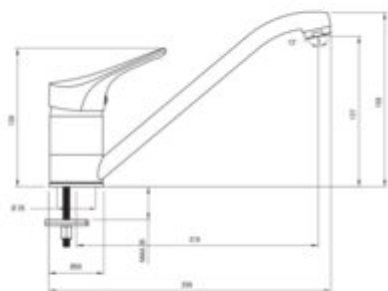

JOKO

Kitchen tap

Product code: BOJE060M

EAN: 5907650865315

Color: chrome

Warranty [years]: 5

Mixer

Finish	chrome
Material	brass
Mixer type	single-handle, mixer
Installation method	standing
Total mixer height [mm]	158
Flow class [l/min]	A <= 15 (9.1 - 15)
Acoustic group [dB]	I (x <= 20)

Mixer cartridge

Ceramic cartridge size	40 mm
Eco-click cartridge	yes
Temperature lock	yes

Spout

Spout type	swivel
Mixer spout range [mm]	219
Material	steel 304

Aerator

Aerator type	honeycomb
Aerator size	M24

Connecting hose

Length [mm]	350
Installation thread	3/8"
Connection thread	M10

Features:

- Only the best materials, the quality of which has been confirmed by laboratory tests
- Two-step ECO-click cartridge, allowing to reduce the water flow below 5 l/min
- The mixer is equipped with a stream aerator
- The mixer body is made of the highest quality brass
- 45 cm connection hoses included
- Cleaning agent for fixtures in all colors available