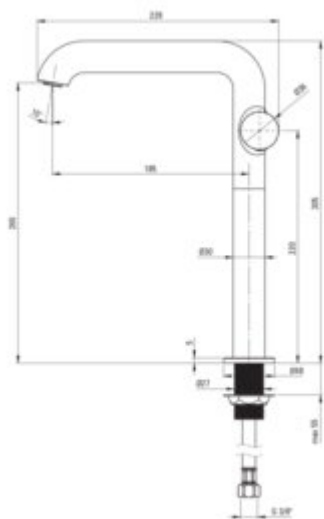

SILIA HEXA

Washbasin tap, tall

Product code: BHS_F24K

EAN: 5907650886594

Color: brushed steel

Warranty [years]: 7

Mixer

Finish	steel
Material	brass
Mixer type	single-handle, mixer
Installation method	standing
Total mixer height [mm]	305
Flow class [l/min]	Z - 4-9 l/min
Acoustic group [dB]	I (x <= 20)

Mixer cartridge

Ceramic cartridge size	25 mm
------------------------	-------

Spout

Spout type	still
Mixer spout range [mm]	185
Material	brass

Aerator

Aerator type	flat, swivel, honeycomb
Aerator size	M24

Connecting hose

Length [mm]	450
Installation thread	3/8"
Connection thread	M10

Features:

- Deante Design Studio Collection
- Decorative lever - jewelry for your bathroom
- Innovative and easy to maintain brushed steel coating
- Coating applied using the PVD method
- Noble form and timeless simplicity
- 45 cm connection hoses included
- The mixer is equipped with a stream aerator
- The mixer body is made of the highest quality brass
- The mounting sleeve facilitates the installation of the mixer
- The movable aerator allows you to direct the water stream
- Only the best materials, the quality of which has been confirmed by laboratory tests
- Z flow class (4-9 l/min) allowing for water consumption reduction
- The lever on the side makes it easier to keep the spout clean
- Cleaning agent for fixtures in all colors available