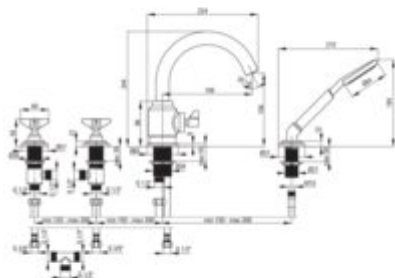

## Bath mixer, 4-hole

Product code: BQT\_M14D

EAN: 5908212076033

Color: brass

Warranty [years]: 7

### Mixer

Finish	brass
Material	brass
Mixer type	two-handle
Installation method	standing
Total mixer height [mm]	238
Flow class [l/min]	S - 15.1-19.8 l/min
Acoustic group [dB]	I (x ≤ 20)

### Mixer cartridge

Ceramic cartridge size	1/2"
------------------------	------

### Connecting hose

Length [mm]	450
Installation thread	3/8"
Connection thread	M8