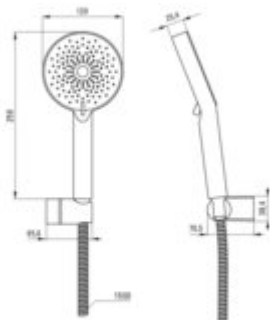

IVO Shower set, with fixed bracket

Product code: NLI_041K

EAN: 5907650873112

Color: chrome

Warranty [years]: 2

Shower set

Finish	chrome
Point holder	yes
Flow class [l/min]	12 ≤ A < 15 (12 - 14.9)

Hose

Length [mm]	1500
Braid type	double braided
Braid material	stainless steel

Hand shower

Number of functions	3
Anti-calc	yes
Stream type	rain, mist, hydromassage

Hand shower holder

Hand shower angle adjustment	yes
------------------------------	-----