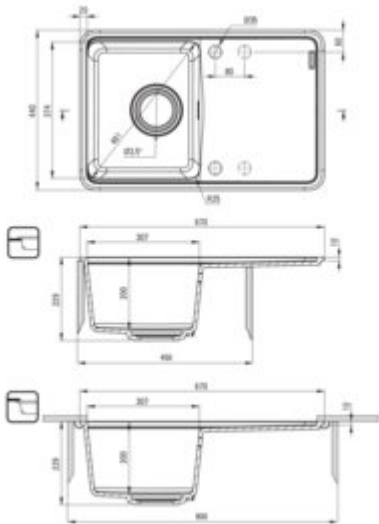

### Sink

Finish	metallic grey
Surface type	matte
Material	granite
Installation method	inset, undermount
Number of bowls	1
Minimum cabinet width [mm]	450
Width [mm]	440
Length [mm]	670
Height [mm]	230
Bowl depth [mm]	200
Cut-out Length [mm]	650
Cut-out Width [mm]	420
Cut-out Length [mm]	630
Cut-out Width [mm]	400
Reversible	yes
Equipped with accessories	yes
Drain diameter	3.5"
Number of holes	2
Number of pre-drilled holes	2
Additional features	drain cover included, cutting board included