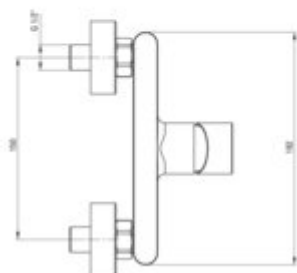

## Shower mixer, wall-mounted

**Product code:** BGAH040M

**EAN:** 5907650866725

**Color:** chrome

**Warranty [years]:** 7

### Mixer

Finish	chrome
Material	brass
Mixer type	single-handle, mixer
Installation method	wall-mounted
Total mixer height [mm]	117
Flow class [l/min]	B <= 25.2 (19.9 - 25.2)
Check valves	yes

### Mixer cartridge

Ceramic cartridge size	35 mm
Temperature lock	yes