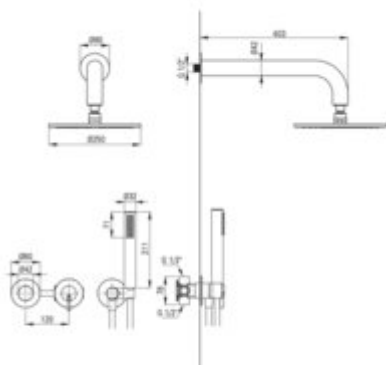

Product code: NQS_NOYK

EAN: 5907650866220

Color: nero

Warranty [years]: 7

Mixer

Mixer type	single-handle, mixer
Installation method	concealed
Flow class [l/min]	S - 15.1-19.8 l/min
Acoustic group [dB]	I (x ≤ 20)

Spout

Spout type	still
Range of shower/ bath spout [mm]	382

Shower overhead

Shape	round
Material	brass
Diameter [mm]	250
Anti-calc	yes
Number of functions	1

Hand shower

Number of functions	1
Anti-calc	yes
Stream type	rain
Additional features	cool-out

Hose

Length [mm]	1500
Braid material	PVC
Anti-twist	1

Angled hose connector

Finish	nero
Connection type	for the hose with hand shower holder
Shape	round
Material	brass
Connection thread	yes
Concealed mounting	yes

Features:

- Deante Design Studio Collection
- Noble form and timeless simplicity
- Flush-mounted installation ensures the aesthetics of the bathroom
- The mixer body is made of the highest quality brass
- Only the best materials, the quality of which has been confirmed by laboratory tests
- Adjustable shower hand angle
- Anti-calc hand shower
- Anti-calc system facilitating the removal of limescale deposits
- Anti-twist system, preventing the hose from twisting
- Cool-out hand shower
- Innovative, durable and easy to clean Nero coating
- Durable hose ends made of brass
- The faucet includes a concealed element
- Ceramic mechanical Click type function switch
- Cleaning agent for fixtures in all colors available