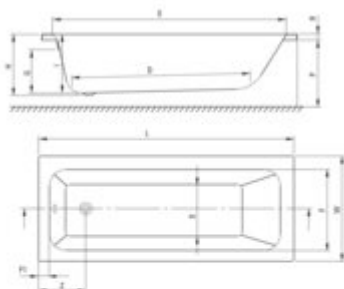

PRIZMA

Acrylic bathtub, alcove installation

Product code: KTJ_018W

EAN: 5907650860549

Color: white

Warranty [years]: 5

Finish	white
Material	acrylic
Width [mm]	750
Length [mm]	1795
Height [mm]	440
Depth [mm]	305
capacity [l]	235
Installation method	on a frame
built-in overflow	no
Antibacterial	yes

Features:

- Siphon sold separately
- Legs included with the bathtub
- Only the best materials, the quality of which has been confirmed by laboratory tests
- Easy to clean and maintain
- Dedicated cleaning agent, safe for cleaned surfaces