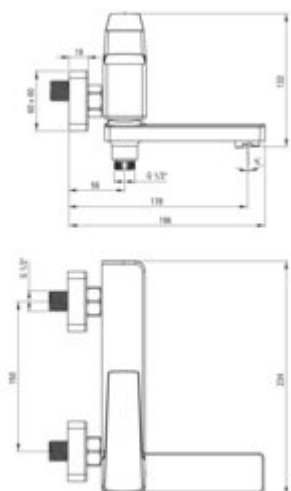

BLUR

Bath mixer, wall-mounted

Product code: BQL_D12M

EAN: 5907650869900

Color: titanium

Warranty [years]: 7

Mixer

Finish	titanium
Material	brass
Mixer type	single-handle, mixer
Installation method	wall-mounted
Total mixer height [mm]	133
Flow class [l/min]	A <= 15 (9.1 - 15)
Acoustic group [dB]	II (20 < x <= 30)

Mixer cartridge

Ceramic cartridge size	35 mm
------------------------	-------

Spout

Spout type	foldable
Mixer spout range [mm]	180
Material	brass

Function switch

Switch type	ceramic mechanical
-------------	--------------------

Aerator

Aerator type	honeycomb
Aerator size	M24

Features:

- Innovative, durable and easy to clean Titanium coating
- Only the best materials, the quality of which has been confirmed by laboratory tests
- A movable spout that is also a function switch
- Cleaning agent for fixtures in all colors available