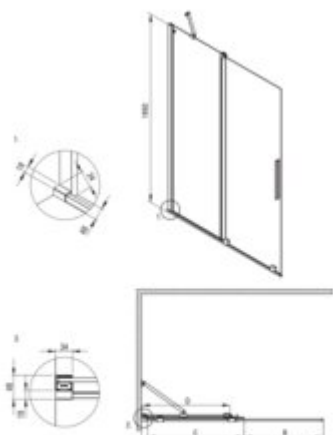

PRIZMA
Shower cabin, square

Product code: KPNRP09P09

EAN: 5907650884163

Color: brushed gold

Warranty [years]: 5

Model	Type	A (mm)	B (mm)	C (mm)	D (mm)
WTJ K388	800x1950	790-800	310	420	270
WTJ K388	900x1950	880-900	360	470	320
WTJ K326	1200x1950	1180-1200	410	520	470
WTJ K326	1200x1950	1180-1200	510	620	570
WTJ K348	1400x1950	1380-1400	510	720	670

Showe cabin

Finish	brushed gold
Width [mm]	900
Height [mm]	1950
Glass finish	transparent
Glass thickness [mm]	6
Active cover	yes
Side dimension [mm]	900
Railings	short to perpendicular wall/long to parallel wall
Tempered glass TOTAL WHITE	no
Reversible doors	yes
Installation without shower tray	yes possible
Possibility to install a railing to a perpendicular wall	yes

Features:

- Hydrophobic Active-Cover coating that makes it easier for water to run off the glass
- Possibility to install the cabin without a shower tray, directly on the tiles
- Possibility of mounting the cabin directly on tiles or on Correo granite (KQR) and Kerria Plus acrylic (KTS) shower trays
- Safe and durable tempered glass
- Resistance to impacts, chemicals and stains in accordance with PN-EN 14428+A1:2008 norm, c
- The railings give the structure rigidity
- Only the best materials, the quality of which has been confirmed by laboratory tests
- Dedicated to Active Cover surfaces
- Innovative and easy to maintain brushed gold coating
- Dedicated cleaning agent, safe for cleaned surfaces