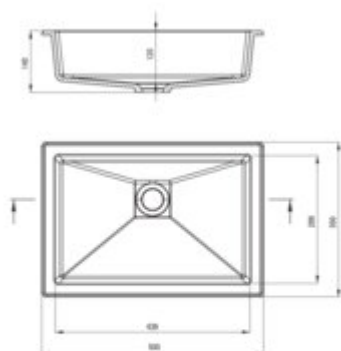

CORREO
Granite washbasin,
undermount/inset

Product code: CQR_SU5U

EAN: 5907650827610

Color: metallic grey

Warranty [years]: 10

Finish	metallic grey
Material	granite
Installation method	undermount, recessed
Width [mm]	500
Length [mm]	350
Height [mm]	140
Depth [mm]	120
Antibacterial	yes
Hydrophobicity	yes
Without overflow	yes

Features:

- Properties of Deante granite: resistance to impact, high temperature, discoloration, therm
- Hydrophobic properties repel water molecules
- The finish enriched with silver ions adds antiseptic properties
- Dedicated cleaning agent, safe for cleaned surfaces