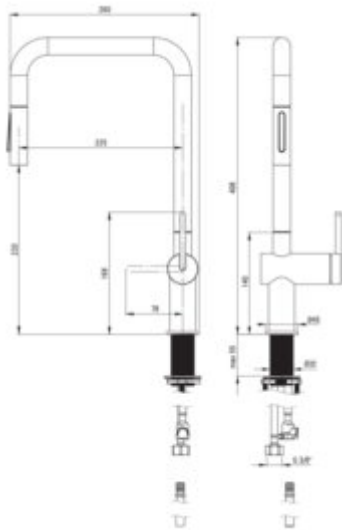

MOMI Kitchen tap

Product code: BKM_F73N

EAN: 5907650863885

Color: brushed steel

Warranty [years]: 7

Mixer

Finish	steel
Material	steel 304
Mixer type	single-handle, mixer
Installation method	standing
Flow class [l/min]	Z - 4-9 l/min
Acoustic group [dB]	I (x ≤ 20)

Mixer cartridge

Ceramic cartridge size	35 mm
------------------------	-------

Spout

Spout type	pull-out, swivel
Material	steel 304

Aerator

Aerator type	honeycomb
--------------	-----------

Connecting hose

Length [mm]	600
Installation thread	3/8"
Connection thread	M8

Hose

Length [mm]	1800
-------------	------

Hand shower

Number of functions	2
---------------------	---

Features:

- Deante Design Studio Collection
- Only the best materials, the quality of which has been confirmed by laboratory tests
- The mixer is equipped with a stream aerator
- Z flow class (4-9 l/min) allowing for water consumption reduction
- 45 cm connection hoses included
- The mounting sleeve facilitates the installation of the mixer
- Innovative and easy to maintain brushed steel coating
- Cleaning agent for fixtures in all colors available
- Coating applied using the PVD method