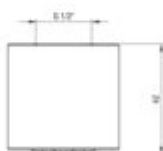

SILIA
Fixed shower head, 1-function

Product code: NQS_C30K

EAN: 5907650872047

Color: brushed bronze

Warranty [years]: 2

Aerator

Aerator type silicone, swivel

Stream type rain

Aerator size M24

Thread type external

Shower overhead

Finish brushed bronze

Shape round

Material brass

thickness 42

Diameter [mm] 42