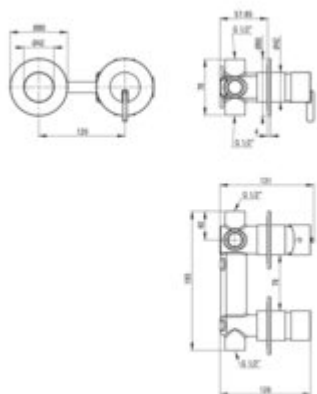

## Shower mixer

**Product code:** BQS\_C46P

**EAN:** 5907650869122

**Color:** brushed bronze

**Warranty [years]:** 7

### Mixer

Finish brushed bronze

Material brass

Mixer type single-handle, mixer

Installation method concealed

Flow class [l/min] S - 15.1-19.8 l/min

Acoustic group [dB] I (x ≤ 20)

### Mixer cartridge

Ceramic cartridge size 35 mm