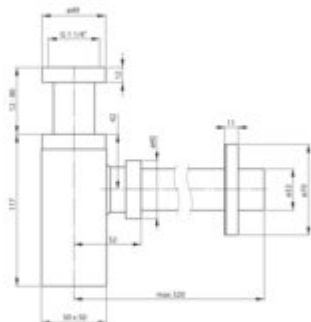

## Washbasin waste kit, square

**Product code:** NHC\_032K

**EAN:** 5907650823483

**Color:** chrome

**Warranty [years]:** 2

Finish	chrome
External elements color	chrome
Decorative siphon	yes
Cleaning method	from the bottom
Shape	square
Siphon type	bottle-type
Connector diameter [mm]	32
Drain diameter	1 1/4"