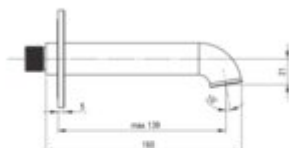

SILIA

Washbasin and bath spout

Product code: NQS_080K

EAN: 5907650882107

Color: chrome

Warranty [years]: 2

Aerator

Aerator type	silicone
Stream type	aerated
Aerator size	M24

Spout

Finish	steel
Spout type	bath and washbasin
Material	brass
Spout type	still
Range of shower/ bath spout [mm]	147
Spout length [mm]	160
aerator	yes
Concealed mounting	yes

Features:

- Deante Design Studio Collection
- Noble form and timeless simplicity
- Flush-mounted installation ensures the aesthetics of the bathroom
- Only the best materials, the quality of which has been confirmed by laboratory tests
- Cleaning agent for fixtures in all colors available