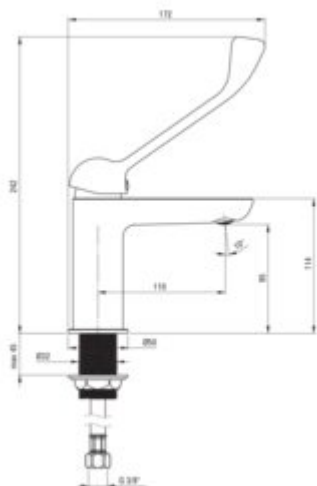

### Mixer

Finish	chrome
Material	brass
Mixer type	single-handle, mixer
Installation method	standing
Total mixer height [mm]	242
Flow class [l/min]	Z - 4-9 l/min
Acoustic group [dB]	I (x <= 20)
Clinic lever	yes

### Mixer cartridge

Ceramic cartridge size	35 mm
Temperature lock	yes

### Spout

Spout type	still
Mixer spout range [mm]	110

### Connecting hose

Length [mm]	450
Installation thread	3/8"
Connection thread	M10