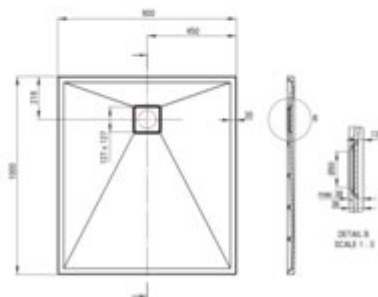

CORREO

Granite shower tray, rectangular

Product code: KQR_545B

EAN: 5907650883852

Color: beige

Warranty [years]: 10

Material	granite
Shape	rectangular
Width [mm]	900
Length [mm]	1000
Height [mm]	36
Installation method	on the floor level, on the construction material support, directly on the spout
Drain diameter	90
possibility to cut to size	yes
Hydrophobicity	yes

Features:

- Properties of Deante granite: resistance to impact, high temperature, discoloration, therm
- Hydrophobic properties repel water molecules
- The finish enriched with silver ions adds antiseptic properties
- For installation at floor level, directly on the screed or supported by construction mater
- Possibility of cutting the granite shower tray
- Warning! The NHC_029C siphon fits this shower tray
- Warning! The NHC_029D siphon fits this shower tray
- Anti-slip properties of granite shower trays
- Dedicated cleaning agent, safe for cleaned surfaces
- Only the best materials, the quality of which has been confirmed by laboratory tests