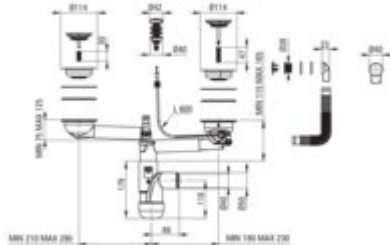

SPACE-SAVER LUX

Granite sink waste kit, 1.5- and 2-bowl

Product code: ZXY_9918

EAN: 5907650844372

Color: steel

Warranty [years]: 2

Finish	steel
Sink material	granite
Sink installation method	inset, flush, undermount, farmhouse
Number of sink bowls	1.5, 2
Overflow type	round with a cap
Overflow spot	in a bowl
Drain diameter	3.5"
Plug type	automatic
Low siphon/ Space saver	yes
Telescopic siphon	yes
possibility to connect a dishwasher/ washing machine	yes
logo	Deante on the drain closing knob

Features:

- Only the best materials, the quality of which has been confirmed by laboratory tests
- Hygienic certificate of the National Institute of Hygiene confirming the product's compliance
- Dedicated cleaning agent, safe for cleaned surfaces
- Accessories with automatic shut-off of the drain
- Space-saving siphon which facilitates e.g. sorting waste
- The siphon can be installed to a connection with a diameter of 32 mm or 40 mm