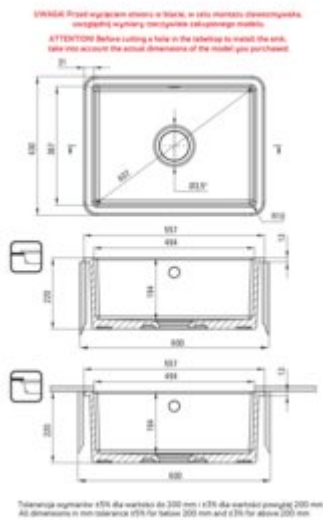

LUMI
Ceramic sink, 1-bowl

Product code: ZCU_610C
EAN: 5907650882961
Color: white
Warranty [years]: 2

Sink

Finish	white
Surface type	shine
Material	ceramic
Installation method	inset, undermount
Number of bowls	1
Minimum cabinet width [mm]	600
Length [mm]	557
Width [mm]	430
Height [mm]	220
Bowl depth [mm]	194
Cut-out Length [mm]	537
Cut-out Width [mm]	410
Cut-out Length [mm]	494
Cut-out Width [mm]	367
Reversible	yes
Equipped with accessories	yes
Overflow spot	in a bowl
Drain diameter	3.5"

Sink waste kit

Finish	steel
Sink material	granite, ceramic, steel
Sink installation method	inset, flush, undermount, farmhouse
Number of sink bowls	1
Overflow type	round
Overflow spot	in a bowl
Drain diameter	3.5"
Plug type	manual
Low siphon/ Space saver	yes
possibility to connect a dishwasher/ washing machine	yes