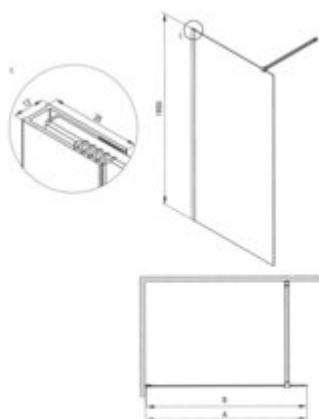

PRIZMA

Shower wall, walk-in

Product code: KTJ_D38P

EAN: 5907650839439

Color: titanium

Warranty [years]: 5

Shower door

rails adjustable stiffening the cabin

Showe cabin

Width [mm]	800
Height [mm]	1950
Glass finish	transparent
Glass thickness [mm]	6
Active cover	yes
Side dimension [mm]	780
Tempered glass TOTAL WHITE	no
Reversible doors	yes
Installation without shower tray	yes

possible

Features:

- Only the best materials, the quality of which has been confirmed by laboratory tests
- Hydrophobic Active-Cover coating that makes it easier for water to run off the glass
- Possibility to install the cabin without a shower tray, directly on the tiles
- Safe and durable tempered glass
- Dedicated to Active Cover surfaces
- Resistance to impacts, chemicals and stains in accordance with PN-EN 14428+A1:2008 norm, c
- Reversible door that allows the cabin to be mounted on the right or left side
- Dedicated cleaning agent, safe for cleaned surfaces
- Free combination of elements