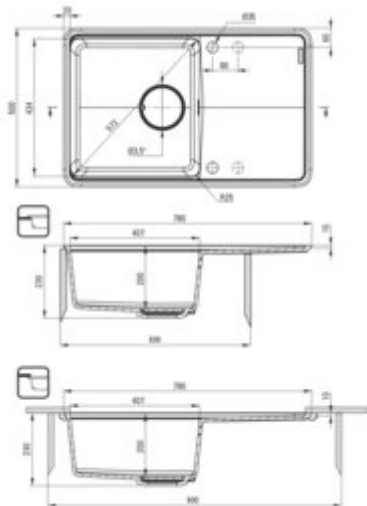

MOMI

Granite sink, 1-bowl with drainer

Product code: ZKM_G113

EAN: 5907650831037

Color: metallic graphite

Warranty [years]: 18

Sink

Finish	metallic graphite
Surface type	matte
Material	granite
Installation method	inset, undermount
Number of bowls	1
Minimum cabinet width [mm]	600
Width [mm]	500
Length [mm]	780
Height [mm]	230
Bowl depth [mm]	200
Cut-out Length [mm]	760
Cut-out Width [mm]	480
Cut-out Length [mm]	740
Cut-out Width [mm]	460
Reversible	yes
Equipped with accessories	yes
Drain diameter	3.5"
Number of holes	2
Number of pre-drilled holes	2
Additional features	cutting board included, drain cover included

Sink waste kit

Finish	nero
Plug type	automatic, with a button
Low siphon/ Space saver	yes
possibility to connect a dishwasher/ washing machine	yes

Features:

- Deante Design Studio Collection
- Harmonious design
- Deep bowl
- Under-mounting possible
- ATTENTION! Before cutting a hole in the tabletop to install the sink, take into account th
- Granite drain cover
- Automatic CLICK plug
- Chopping board included
- Properties of Deante granite: resistance to impact, high temperature, discoloration, therm
- Hydrophobic properties repel water molecules
- Space-saving siphon which facilitates e.g. sorting waste
- Dedicated cleaning agent, safe for cleaned surfaces
- The finish enriched with silver ions adds antiseptic properties
- Strainer uniformly dyed in mass