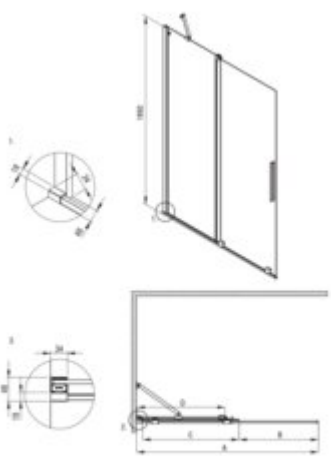

PRIZMA
Shower wall, walk-in

Product code: KTJ_038R

EAN: 5907650889366

Color: chrome

Warranty [years]: 5

Model	Size	A (mm)	B (mm)	C (mm)	D (mm)
KTJ K38R	800x1950	780-800	310	420	370
KTJ K39R	900x1950	880-900	360	470	420
KTJ K30R	1000x1950	980-1000	410	520	470
KTJ K32R	1200x1950	1180-1200	510	620	570
KTJ K34R	1400x1950	1380-1400	610	720	670

Finish	chrome
Width [mm]	800
Height [mm]	1950
Glass finish	transparent
Glass thickness [mm]	6
Active cover	yes
Side dimension [mm]	800
Railings	short to perpendicular wall/long to parallel wall
Reversible doors	yes
Installation without shower tray possible	yes
Possibility to install a railing to a perpendicular wall	yes

Features:

- Only the best materials, the quality of which has been confirmed by laboratory tests
- Hydrophobic Active-Cover coating that makes it easier for water to run off the glass
- Dedicated to Active Cover surfaces
- Possibility to install the cabin without a shower tray, directly on the tiles
- Safe and durable tempered glass
- Resistance to impacts, chemicals and stains in accordance with PN-EN 14428+A1:2008 norm, c
- Dedicated cleaning agent, safe for cleaned surfaces
- Free combination of elements
- The set includes two rails - short and long